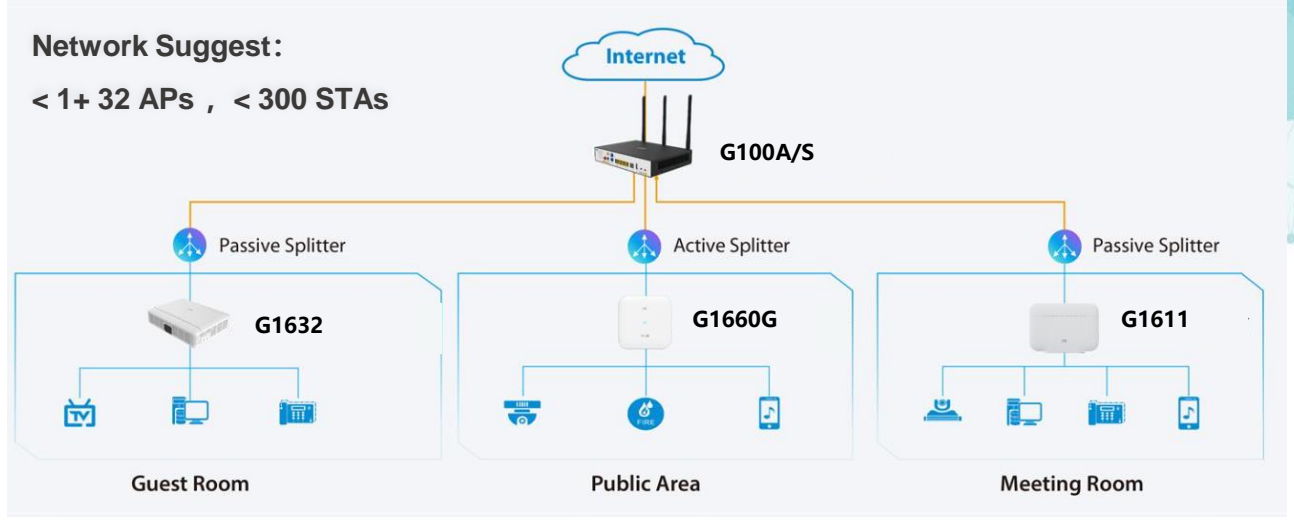

Security: IPC and security protection sensor access

Voice: Internal and external calls

Solution Highlights

- Simplified & Green**
 - HSI + Voice + CCTV, 3-in-1 converged network, reduce 30% power consumption
- Ultimate Network**
 - Mesh Wi-Fi no blind area
 - 20ms smart roaming
 - Smart QoS schedule
- Safe and Reliable**
 - VPN for data encryption
 - Local portal for guest

Customers Value

	Before	After
Network	Switch+ AP	FTTR
Architecture	3 networks 3 layers	1 network 2 layers
CAPEX	★ ★ ★	★ ★ ★
OPEX	★ ★ ★	★
Lifecycle	★ ★	★ ★ ★
	O&M service	Value-

Hotel/Dormitory: One all-optical network, one ONT in one room