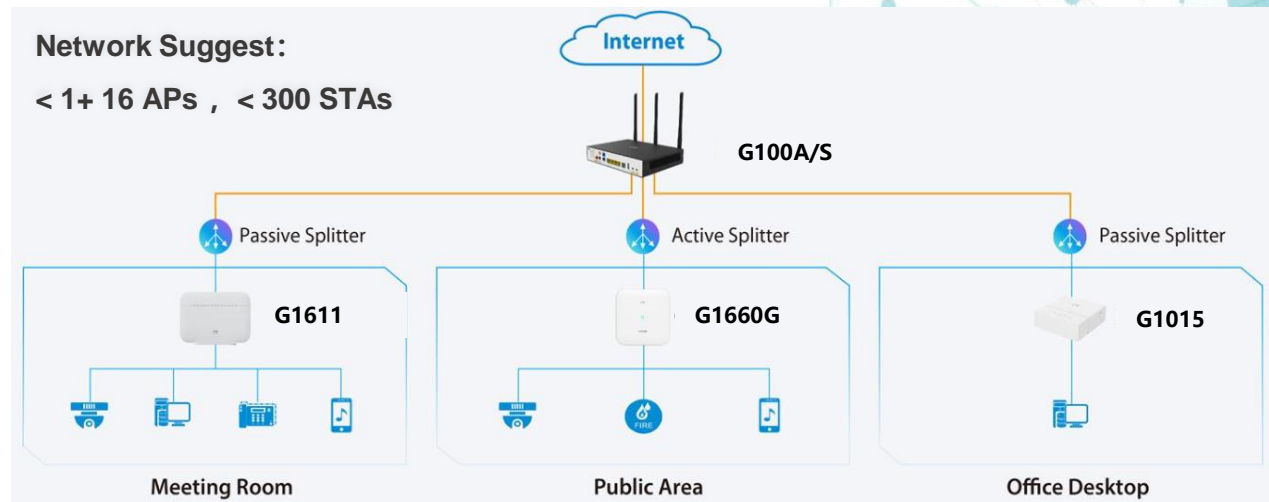

Solution Highlights

- **Simplified & Green**
  - HSI + Voice + CCTV, 3-in-1 converged network, reduce 30% power consumption
- **Ultimate Network**
  - Mesh Wi-Fi no blind area
  - 20ms smart roaming
  - Smart QoS schedule
- **Safe and Reliable**
  - VPN for data encryption
  - Local portal for guest

Customers Value

	Before	After
Network	Switch+ AP	FTTR
Architecture	3 networks 3 layers	1 network 2 layers
CAPEX	★ ★ ★	★ ★ ★
OPEX	★ ★ ★	★
Lifecycle	★ ★	★ ★ ★
	O&M service	Value-