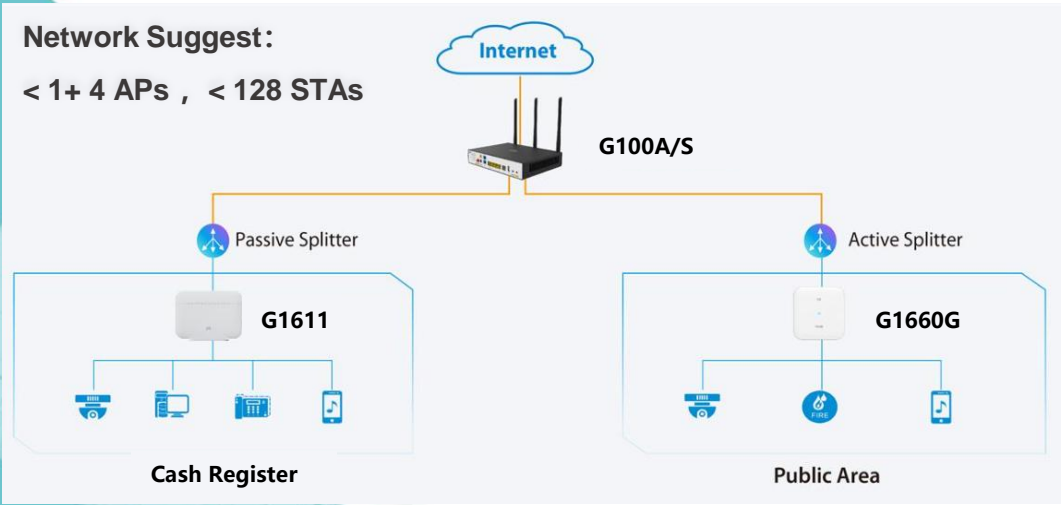

Street Store: FTTR-B extends operators market revenue

Scenario Description:

Restaurants, Coffee bar, Street shop, Business hall, Supermarket....
Area < 300m² ; The peak passenger traffic < 128.

Services Requirement Analysis:

Internet: Mesh Wi-Fi full coverage, ETH access to the cash register system
Security: IPC and security protection sensor access
Voice: A customer service phone is available at the cash register.

Solution Highlights

- **High Speed & Security Wi-Fi**
  - Mesh Wi-Fi no blind area
  - Guest Wi-Fi with 2nd SSID
  - Local portal authentication
- **Simplified deployment**
  - Plug & Play ONU
  - POF 120m power supply
  - Active splitter compatible with passive ODN

Customers Value

	Before	After
Network	ONT+ AP	FTTR
Mesh	×	√
Deploy	Customer	Operator
Lifecycle	★ ★	★ ★ ★
Δ Revenue	×	Devices + Services