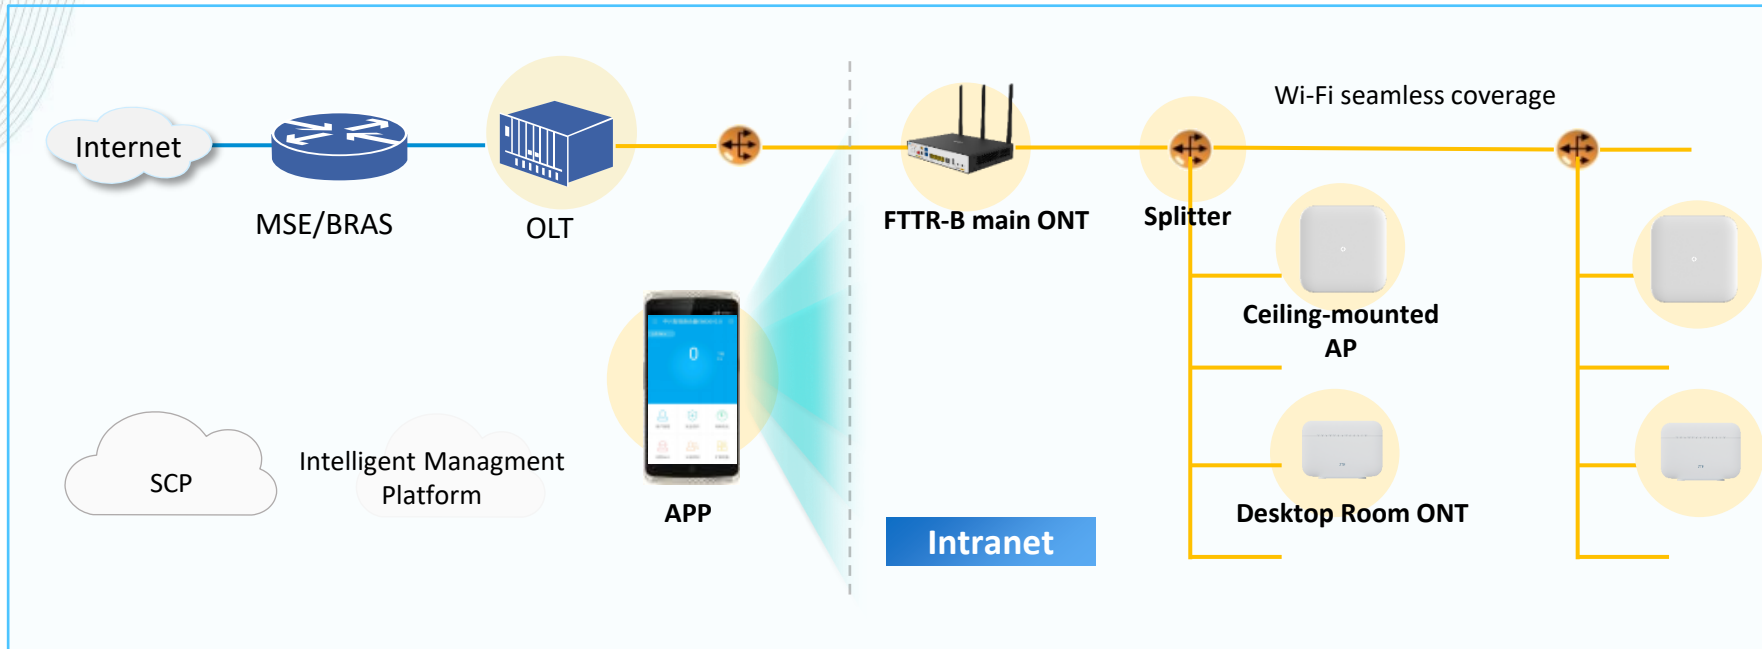

ZTE FTTR Solution - Wi-Fi in Hands, Experience in Mind

Antonio Colonna

ZTE Italia

6 advantages and one-stop satisfy SME network requirements

Components of FTTR-B SME Solution:

- ◆ FTTR-B main ONT
- ◆ Ceiling-mounted AP/ Desktop Room ONT
- ◆ ODN(splitter,fiber..)
- ◆ Management Platform

Six Advantages and One-stop Service SME Network Lookup ZTE

Function Full Integration

Experience Ultra Gigabit

Performance High Concurrency

Security High Assurance

Installation Electronic Control

Management Intelligent Control

Requirements for SME networks

Low speed, poor experience

- ◆ The network cable bottleneck is difficult to meet gigabit upgrade.
- ◆ Multi-level cascading and bandwidth convergence

Limited transmission, poor coverage