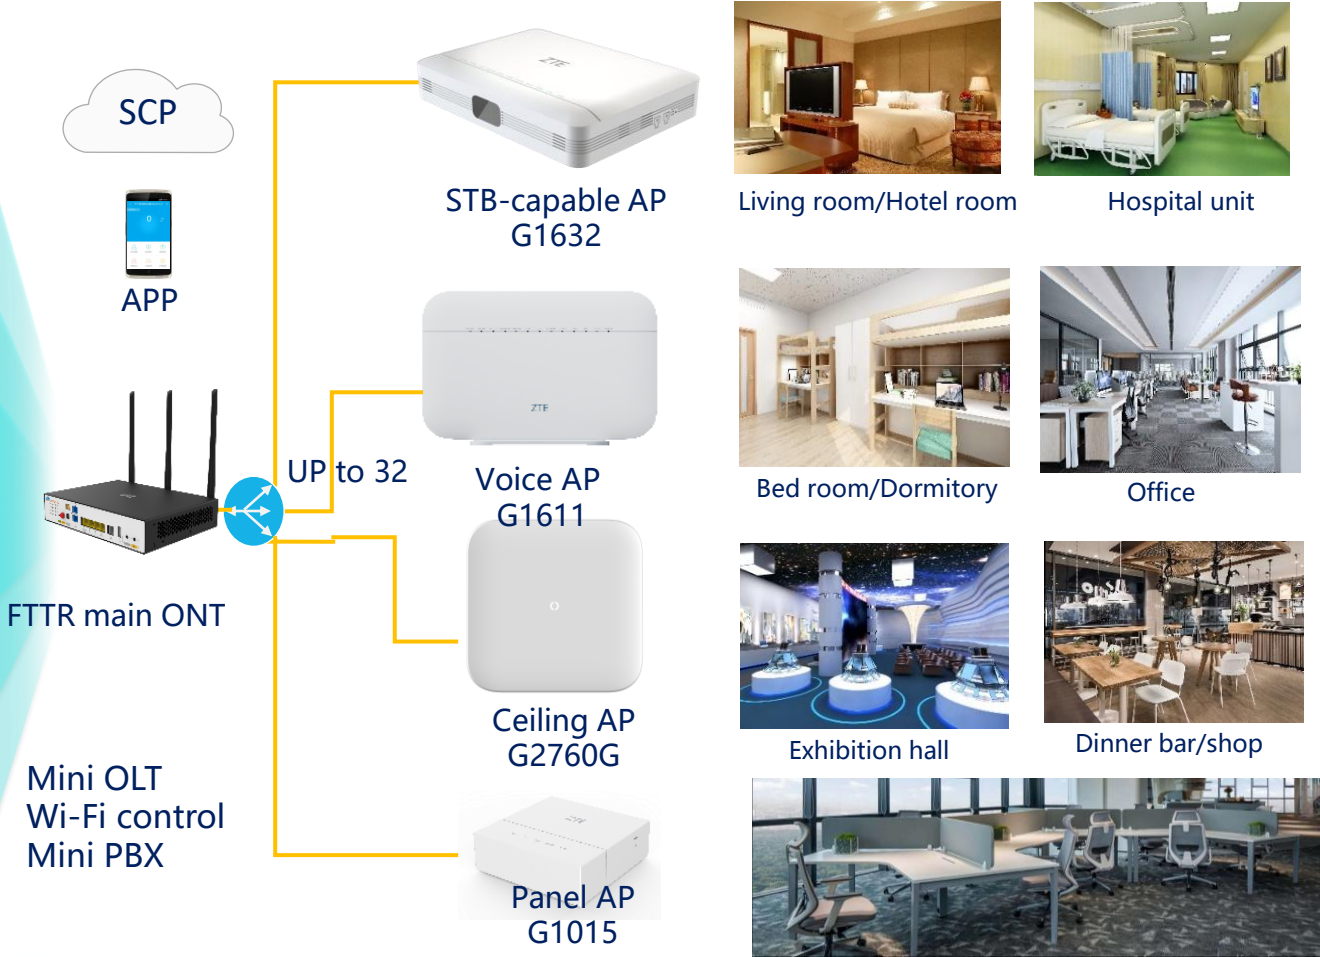

FTTR-B

Panoramic gigabit+

Simplified architecture

One-stop I&M service

The FTTR-B SME solution solves all the above problems and provides the ultimate network construction solution for users.

Advantages of FTTR-B

Item	Gateway +AC+ Switch +AP Enterprise Self-Networking Solution	FTTR-B SME Solution	FTTR-B Advantage
Network Architecture			
Network Architecture	4-layer architecture	2-layer architecture	Flatter network, easier maintenance
Transmission medium	Copper network cable, easy to be interfered, 10-year service life	All-fiber, green, interference-free, 30 years service life	Stable and reliable
Coverage distance	Less than 100 m. The distance increases, the network speed decreases.	2000 m, POF can reach 150 m	Farther coverage
Service experience	1000Mbps, Wi-Fi seamless roaming	2000 Mbps+ network speed, Wi-Fi seamless roaming	Higher bandwidth, multiple services
Comprehensive cabling	High cost and large space	Low cost (high POF cost) and space saving	Cost-effective
Equipment Cost	Independent hardware AC+ switch, medium cost	Saves AC and switch equipment, the cost is moderate.	Lower device cost
Network Attribute	enterprise, single-point connection, no stickiness	operator , network + service,	Higher stickiness
Network O&M	Enterprise self-maintenance, easy to complain, and difficult to locate problems	Operator maintenance, visual and manageable	Professional construction and O&M

FTTR Full Function Integration: One Room, One Fiber, One Optical

ONT Function: one room, one fiber, one optical end

Function 5-in-1

A FTTR-B Main ONT can be cascaded with four optical splitters, and each splitter can be connected with eight Room ONTs. There are a total of 32 Room ONTs.

One-touch call: One-touch call on a phone at the front desk of a hotel or at a nursing station.

Video entertainment: The HDMI interface is directly connected to a 4K TV.

Gigabit+ Internet access: Wired and wireless dual gigabit networks.