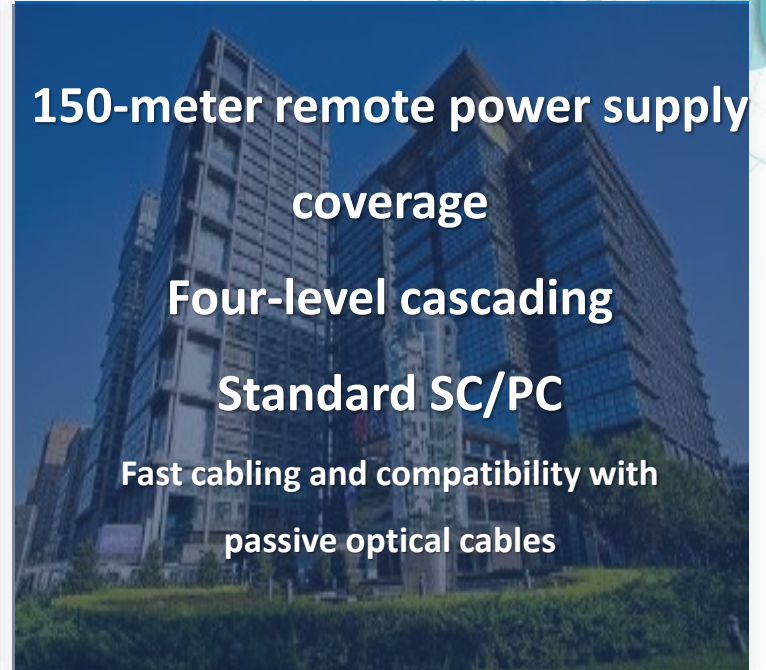

150-meter remote power supply coverage
Four-level cascading
Standard SC/PC
Fast cabling and compatibility with passive optical cables