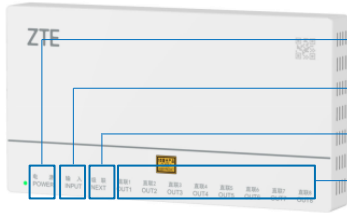

1:9/1:8 active splitter

32 APs can be cascaded

- External power adapter input interface
- Uplink interface
- Cascading extension port (1:8 none)
- User port

1:5 active splitter

16 APs can be cascaded

- External power adapter input interface
- Uplink interface
- Cascade Extension Port
- User port